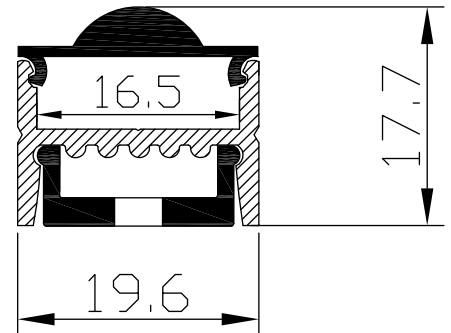

Color 

Unit: mm

Features:

1. Model: HL-BAPL034
2. Material: AL6063+PMMA
3. Surface: Anodized/Painting
4. Lighting source width: 16mm
5. Length: 4m/max
6. Installation: For offices / conference rooms / supermarkets / home lighting application.

Accessory:

End Cap

Aluminum Profile

Mounting Clip (PC)

Cover

Installation: